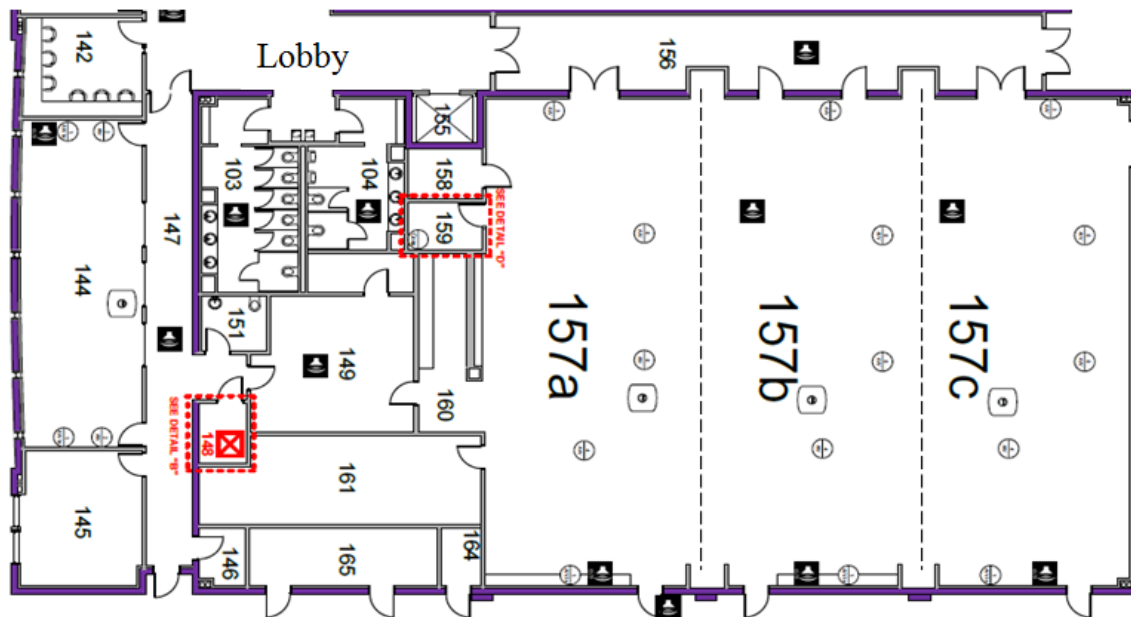

*Believe in Balsz...  
Balsz Believes in You!*

*Tel: 602 343 1283*

*Believe In*

*Balsz Community Center*

With just under 5000 square feet, in the main hall, Balsz Community / Conference Center can conform to your business needs. Whether you need the entire space, or just part, we can adjust to your needs. The main hall can comfortably seat 400 people, with a theater style set up. We also have the capability to set up the

rooms with a classroom style, or banquet style with round tables. From large groups to small,

more intimate groups, we have the ability to adjust to your needs, with one price, includes all, billing.

*Balsz Community Center*

4309 E. Belleview Street  
Phoenix AZ, 85008—USA

Phone: 602 343 1283  
E-mail: [william.hall2@sodexo.com](mailto:william.hall2@sodexo.com)  
E-mail: [bhall@balsz.org](mailto:bhall@balsz.org)

142 – Computer Room  
143 – Boardroom 645 Square Feet  
157 a – Conference A 1664 Square Feet } Approx. 4992 Square Feet  
157 b – Conference B 1664 Square Feet }  
157 c – Conference C 1664 Square Feet }